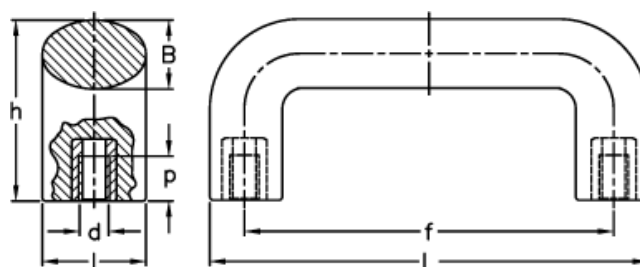

# Data Sheet

Article number: 2304138145

Description: E+G Handle

M.843/200 B-M8, Light blue

## Measures

$$L[J]=P[N]\cdot h[m]$$

B = 20

d 6H = M8

f = 179 +/- 1

F1 (N) = 2000

F2 (N) = 2400

h = 62

l = 30

L = 200

L1 (J) = 27

L2 (J) = 80

p = 13