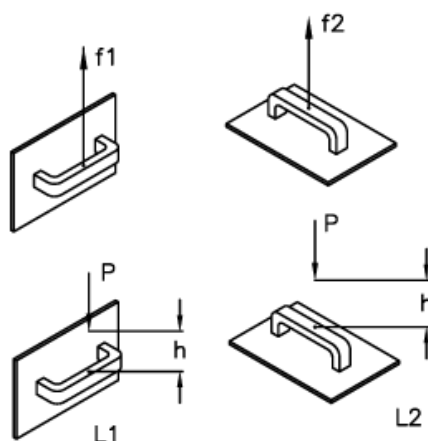

# Data Sheet

Article number: 2304138145

Description: E+G Handle

M.843/200 B-M8, Light blue

## Measures

$$L[J]=P[N]\cdot h[m]$$

B = 20

d 6H = M8

f = 179 +/- 1

F1 (N) = 2000

F2 (N) = 2400

h = 62

l = 30

L = 200

L1 (J) = 27

L2 (J) = 80

p = 13